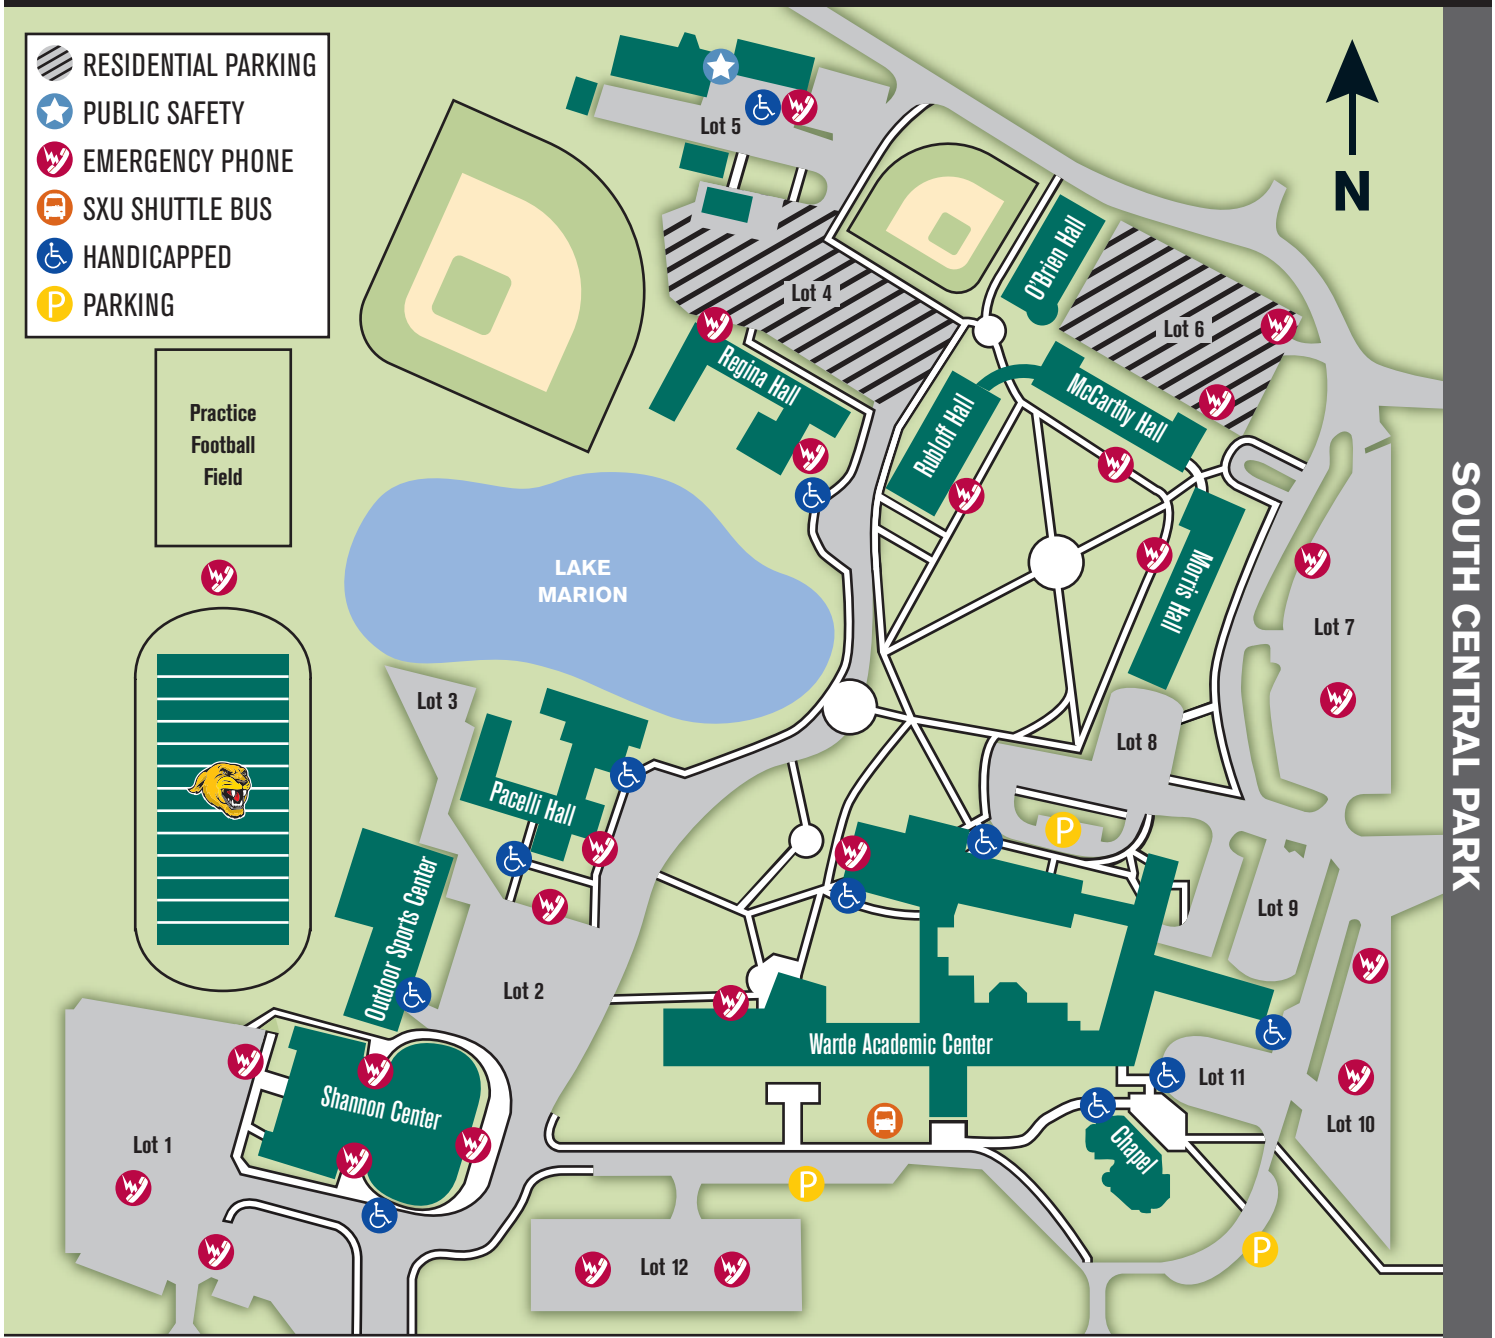

-  RESIDENTIAL PARKING
-  PUBLIC SAFETY
-  EMERGENCY PHONE
-  SXU SHUTTLE BUS
-  HANDICAPPED
-  PARKING

SOUTH CENTRAL PARK

**WEST 103RD STREET**

**WEST 103RD STREET**

Graham School

**HAMLIN**

Lot 13

**PULASKI AVENUE**

Pulaski Center

Lot 14

**SPRINGFIELD AVE**

**WEST 104th STREET**

**WEST 104th STREET**

Visual Arts Center

**SPAULDING**

**WEST 110th STREET**

The O'Grady Center

**SOUTH ST. LOUIS**

**WEST 103RD STREET**

Dierhaus Center

**PULASKI AVENUE**

**CVS**

**WEST 111th STREET**

University Relations

11250 S. Kedzie Avenue, Chicago  
 11053 S. Lawndale, Chicago  
 9700 S. Troy Street, Evergreen Park  
 10200 S. Pulaski Avenue, Oak Lawn  
 11100 S. Kilbourn Avenue, Oak Lawn