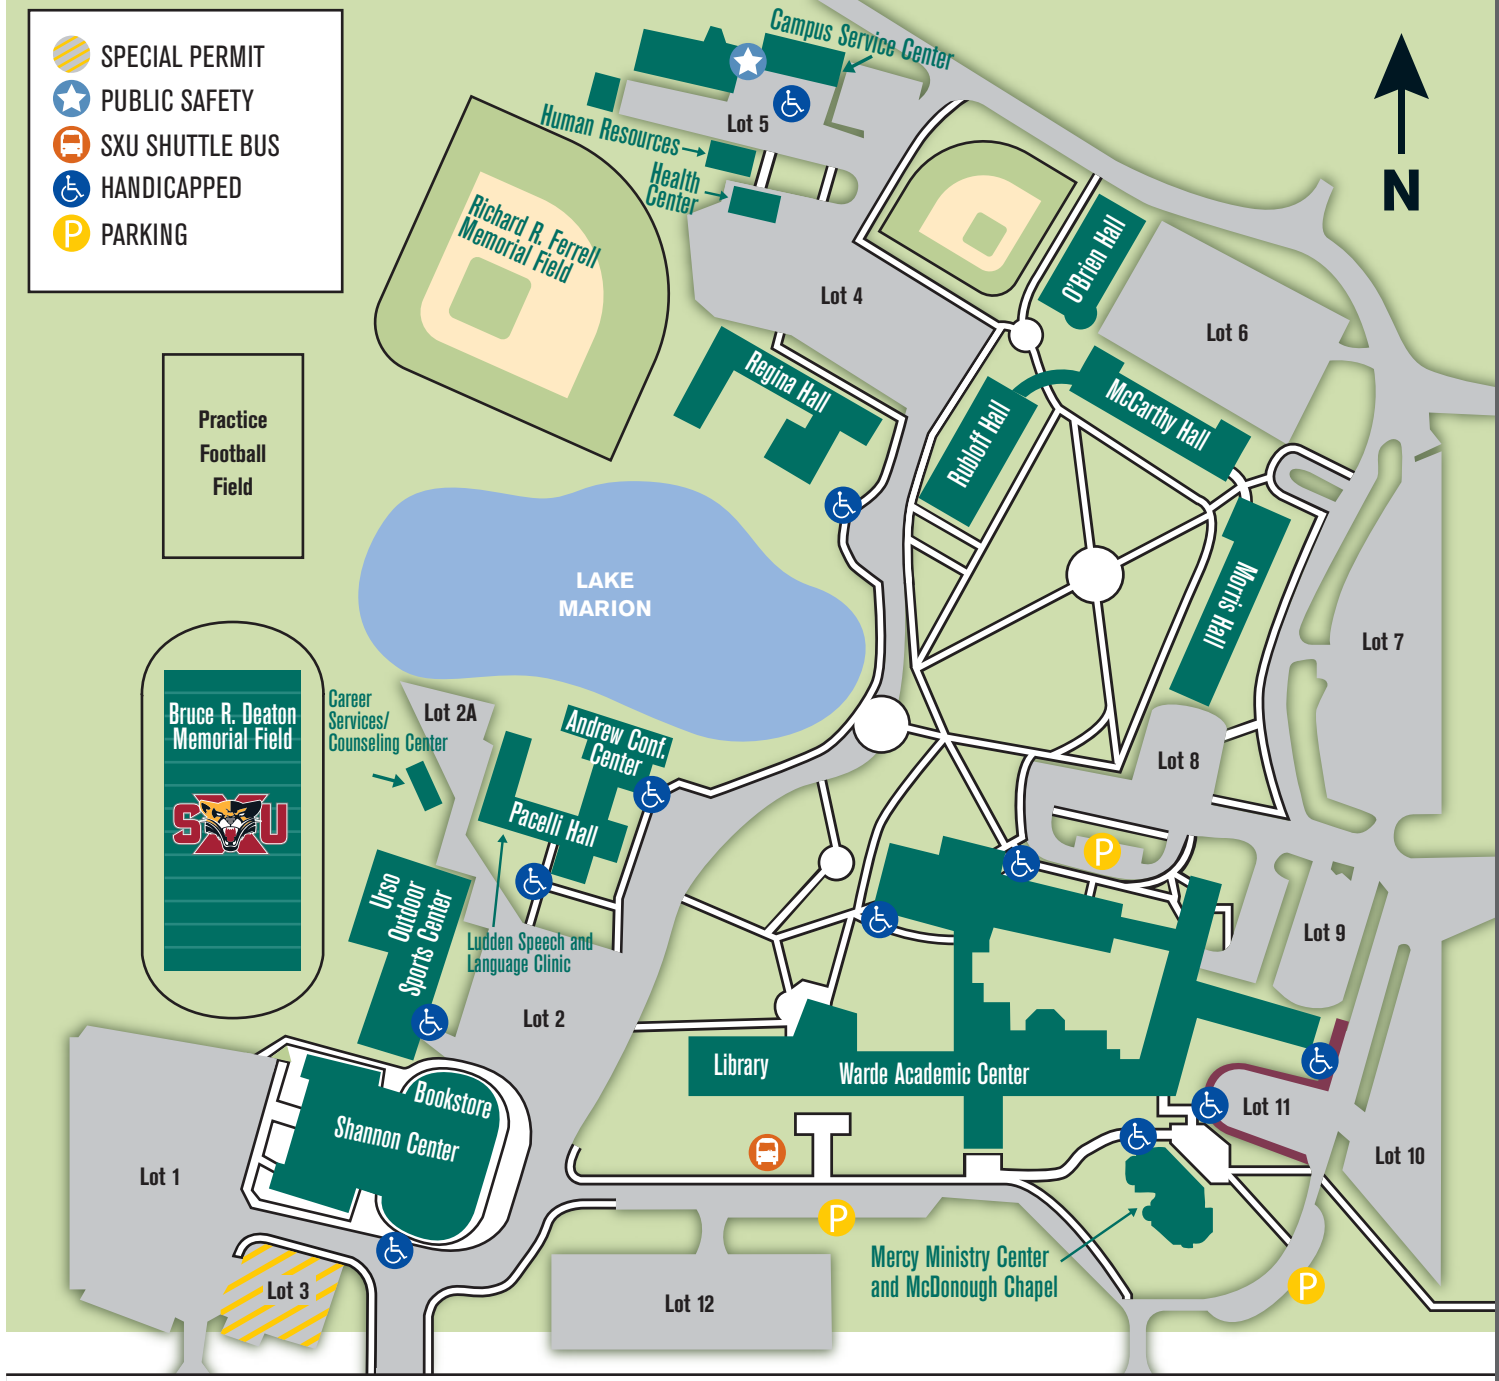

-  SPECIAL PERMIT
-  PUBLIC SAFETY
-  SXU SHUTTLE BUS
-  HANDICAPPED
-  PARKING

S. CENTRAL PARK AVE.

W. 103RD ST.

W. 103RD ST.

Graham School

Lot 13

3825 W. 103rd St.

S. HAMLIN AVE.

W. 103RD ST.

Oriehaus Center

CVS

S. PULASKI AVE.

W. 104TH ST.

Visual Arts Center

10435 S. Spaulding Ave.

W. 110TH ST.

The O'Grady Center

11000 S. St. Louis Ave.

S. ST. LOUIS AVE.

**University Apartments**

9700 S. Troy St., Evergreen Park  
10140 S. Pulaski Rd., Oak Lawn