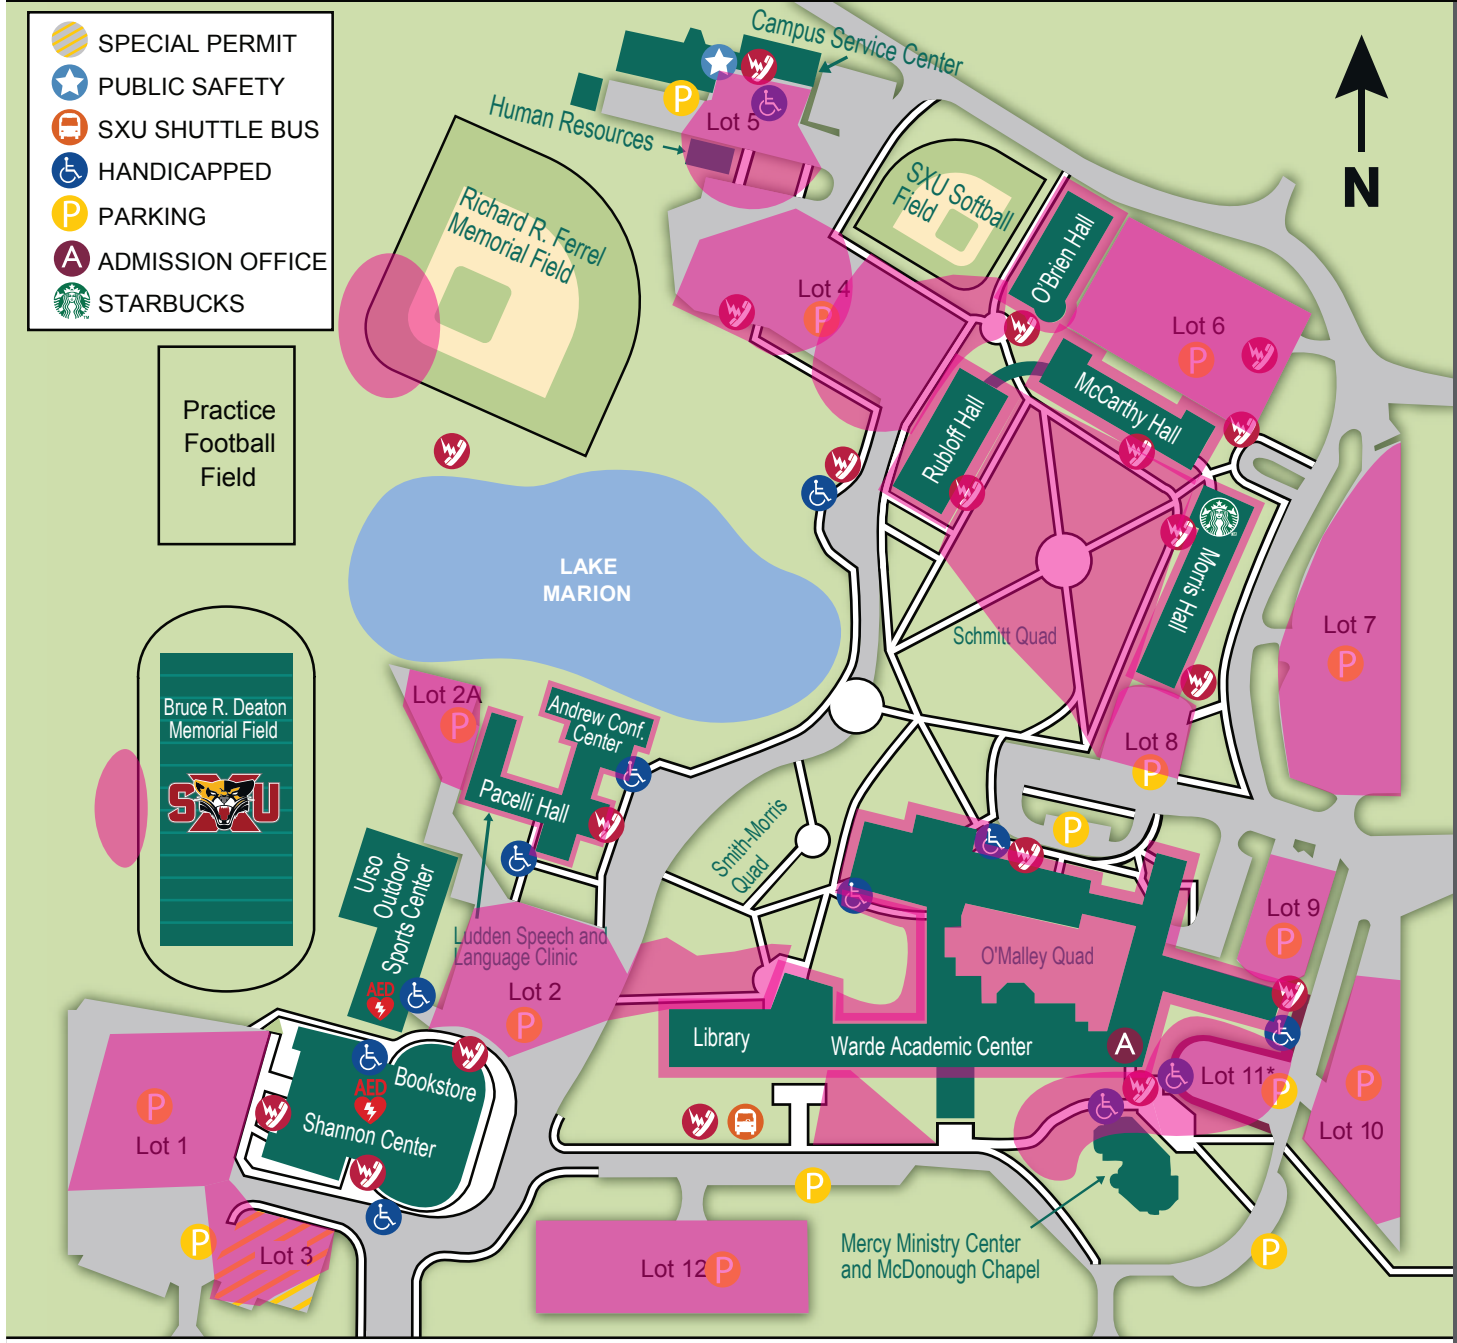

-  SPECIAL PERMIT
-  PUBLIC SAFETY
-  SXU SHUTTLE BUS
-  HANDICAPPED
-  PARKING
-  ADMISSION OFFICE
-  STARBUCKS

S. CENTRAL PARK AVE.

W. 103RD ST.

**W. 103RD ST.**

**Graham School**

3825 W. 103rd St.

**S. HAMLIN AVE.**

**W. 103RD ST.**

**Driehaus Center**

**S. PULASKI AVE.**

**CVS**

Health Center | Copy Cats | Counseling Center | Gilhooley's

**W. 104TH ST.**

**Visual Arts Center**

**S. SPAULDING AVE.**

10435 S. Spaulding Ave

**W. 110TH ST.**

**The O'Grady Center**

**S. ST. LOUIS AVE.**

11000 S. St. Louis Ave.