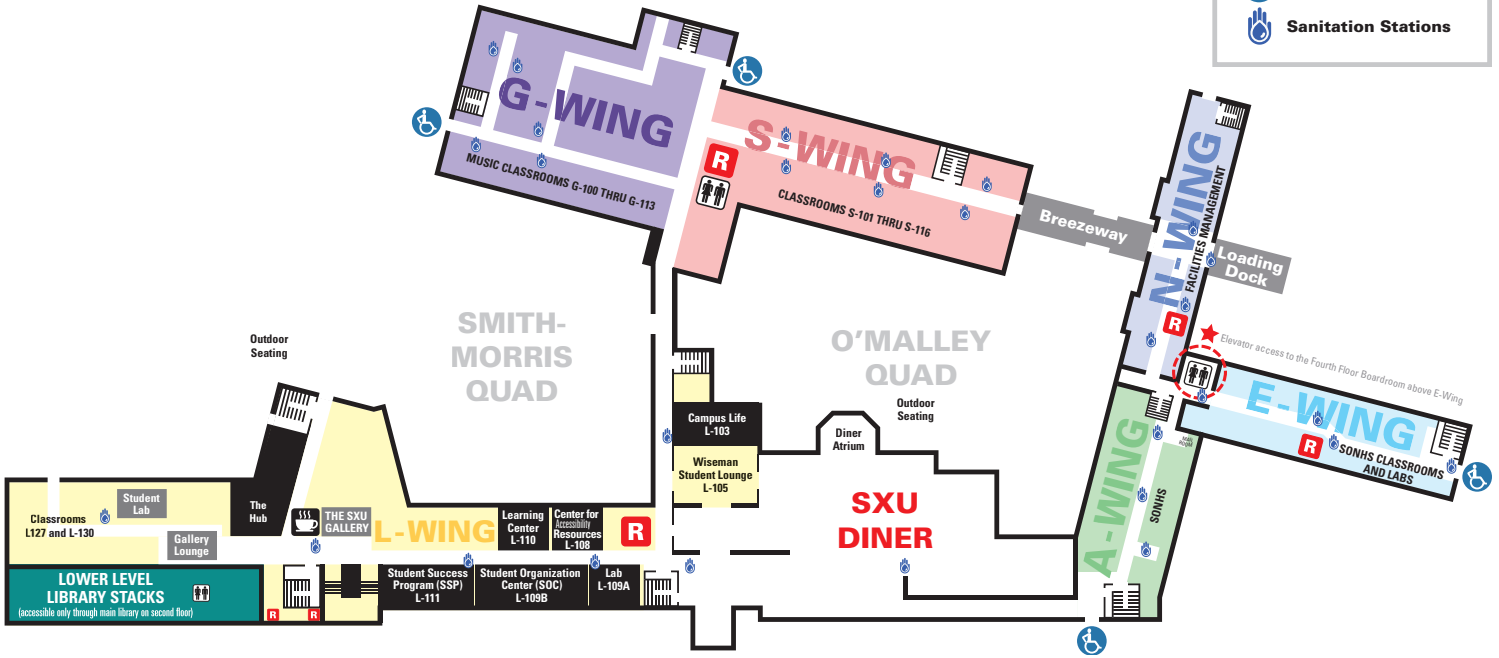

# Warde Academic Center

	Elevator
	Stairs
	Restroom
	Information Desk
	Coffee Cats
	Handicap Accessible
	Sanitation Stations

## First Floor

### DEDICATED STUDENT STUDY/ZOOM SPACES

- Stump Library
- Seating throughout the hallways
- L-306 Classroom
- L-347 Classroom
- S-108 Computer Lab
- S-201 Classroom
- S-302 Classroom

## Fourth Floor

**DEDICATED STUDENT STUDY/ZOOM SPACES**

- Stump Library
- Seating throughout the hallways
- L-306 Classroom
- L-347 Classroom
- S-108 Computer Lab
- S-201 Classroom
- S-302 Classroom