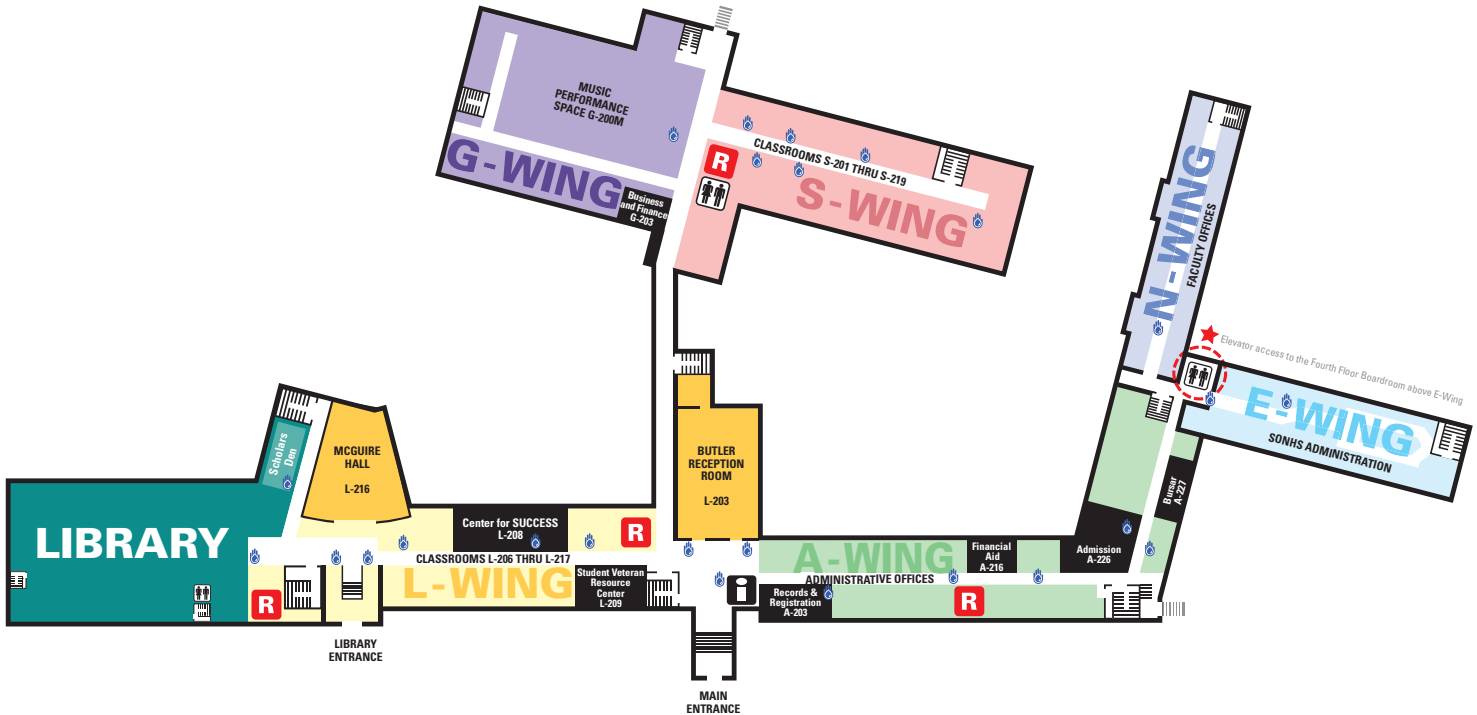

# Warde Academic Center

	Elevator
	Stairs
	Restroom
	Information Desk
	Coffee Cats
	Handicap Accessible
	Sanitation Stations

## First Floor

### DEDICATED STUDENT STUDY/ZOOM SPACES

- Stump Library
- Seating throughout the hallways
- L-306 Classroom
- L-347 Classroom
- S-108 Computer Lab
- S-201 Classroom
- S-302 Classroom

## Fourth Floor

**DEDICATED STUDENT STUDY/ZOOM SPACES**

- Stump Library
- Seating throughout the hallways
- L-306 Classroom
- L-347 Classroom
- S-108 Computer Lab
- S-201 Classroom
- S-302 Classroom