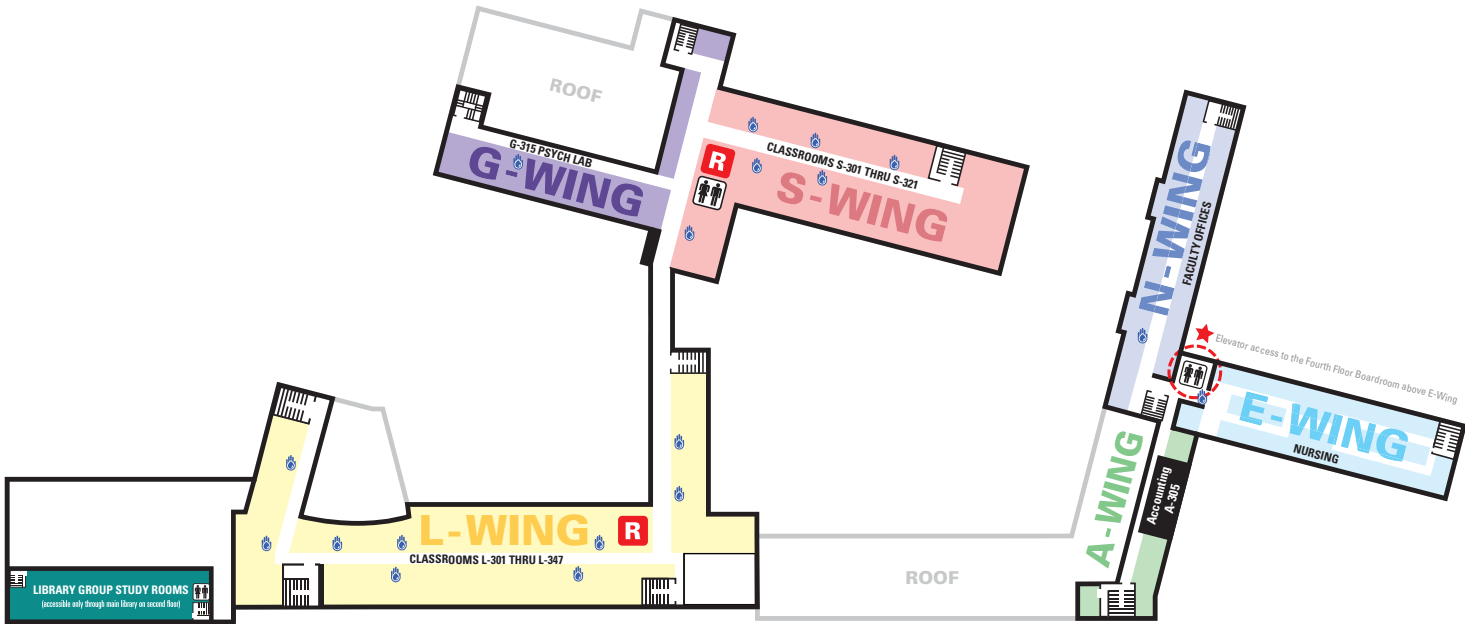

Warde Academic Center

	Elevator
	Stairs
	Restroom
	Sanitation Stations

Third Floor