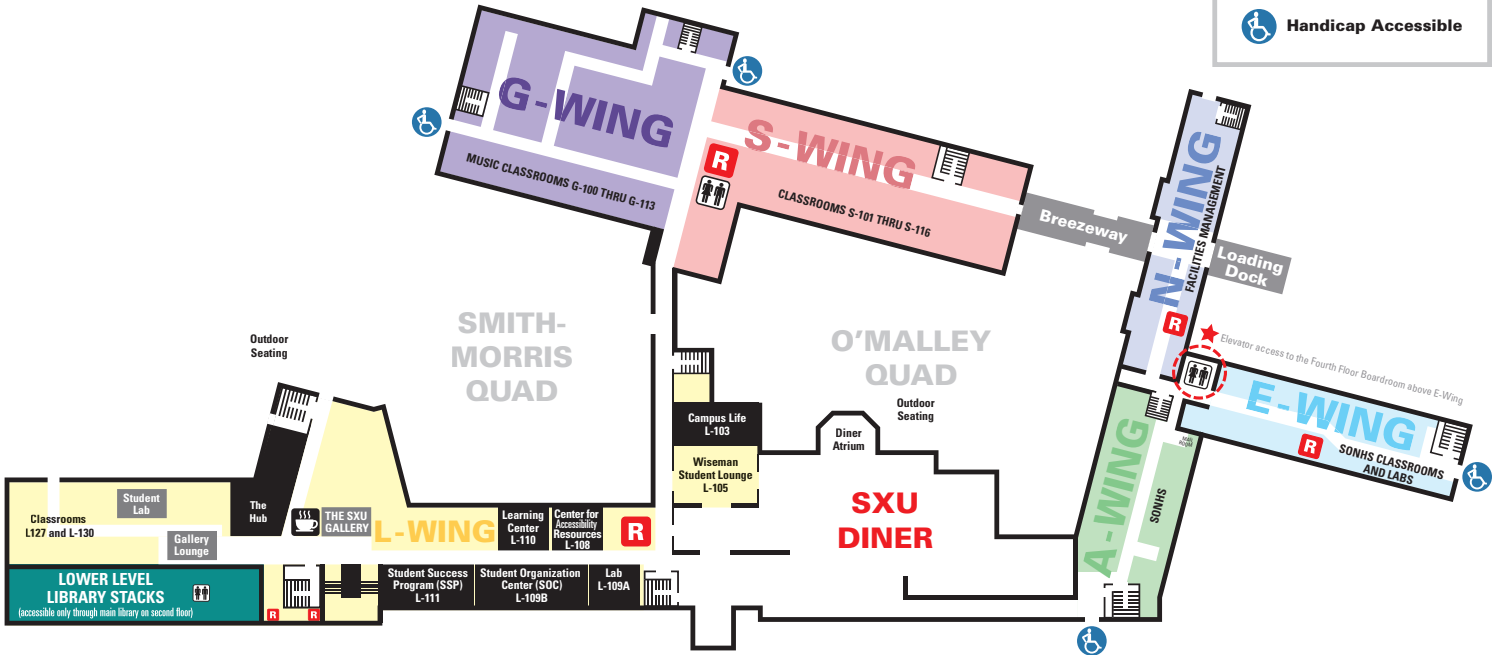

Warde Academic Center

-  Elevator
-  Stairs
-  Restroom
-  Information Desk
-  Coffee Cats
-  Handicap Accessible

First Floor

Second Floor

DEDICATED STUDENT STUDY/ZOOM SPACE

- L-203 Butler Reception Room
- E-402 Fourth Floor Boardroom
- Stump Library
- Seating throughout the hallways
- L-343 Classroom
- L-347 Classroom
- S-108 Computer Lab
- S-201 Classroom
- S-302 Classroom

Warde Academic Center

Third Floor

Fourth Floor

DEDICATED STUDENT STUDY/ZOOM SPACE

- L-203 Butler Reception Room
- E-402 Fourth Floor Boardroom
- Stump Library
- Seating throughout the hallways
- L-343 Classroom
- L-347 Classroom
- S-108 Computer Lab
- S-201 Classroom
- S-302 Classroom