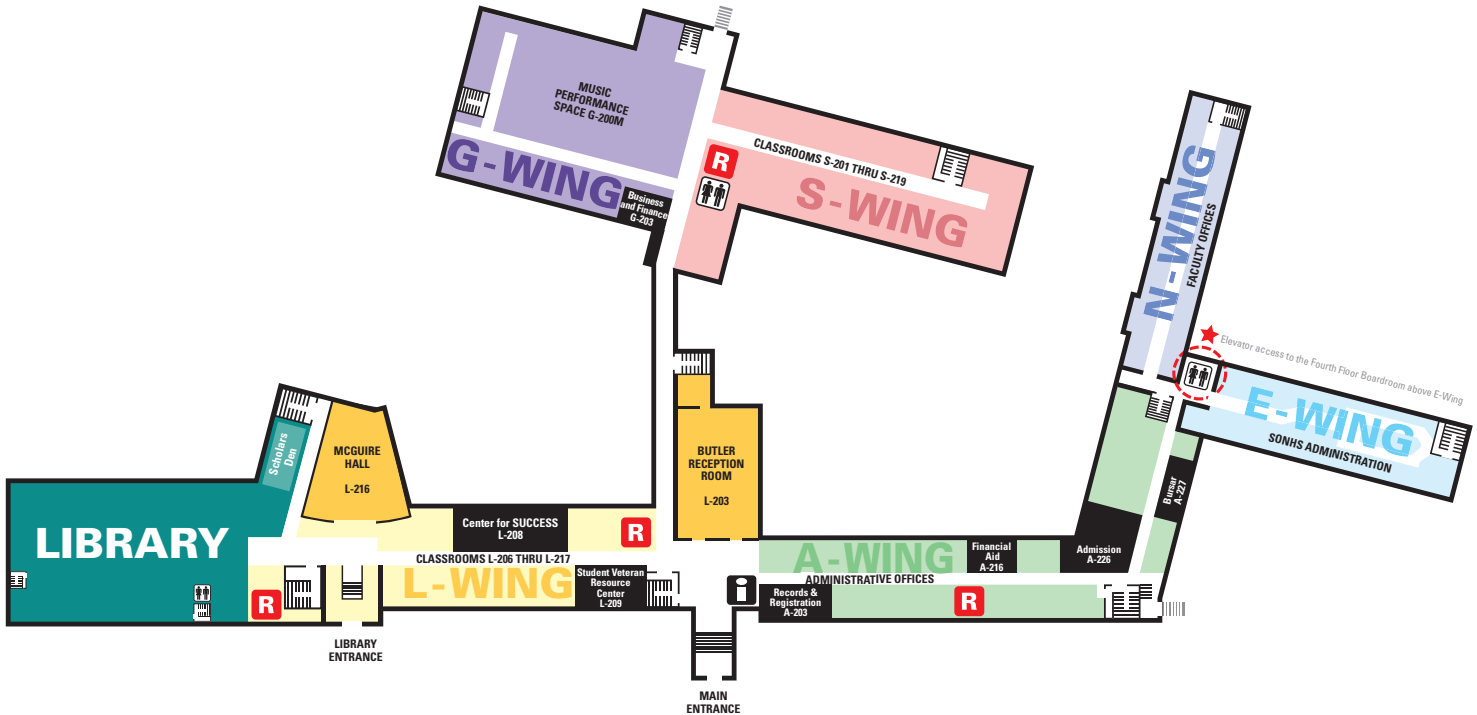

Warde Academic Center

-  Elevator
-  Stairs
-  Restroom
-  Information Desk
-  Coffee Cats
-  Handicap Accessible

First Floor

Second Floor

DEDICATED STUDENT STUDY/ZOOM SPACE

- L-203 Butler Reception Room
- E-402 Fourth Floor Boardroom
- Stump Library
- Seating throughout the hallways
- L-343 Classroom
- L-347 Classroom
- S-108 Computer Lab
- S-201 Classroom
- S-302 Classroom

Warde Academic Center

Third Floor

Fourth Floor

DEDICATED STUDENT STUDY/ZOOM SPACE

- L-203 Butler Reception Room
- E-402 Fourth Floor Boardroom
- Stump Library
- Seating throughout the hallways
- L-343 Classroom
- L-347 Classroom
- S-108 Computer Lab
- S-201 Classroom
- S-302 Classroom