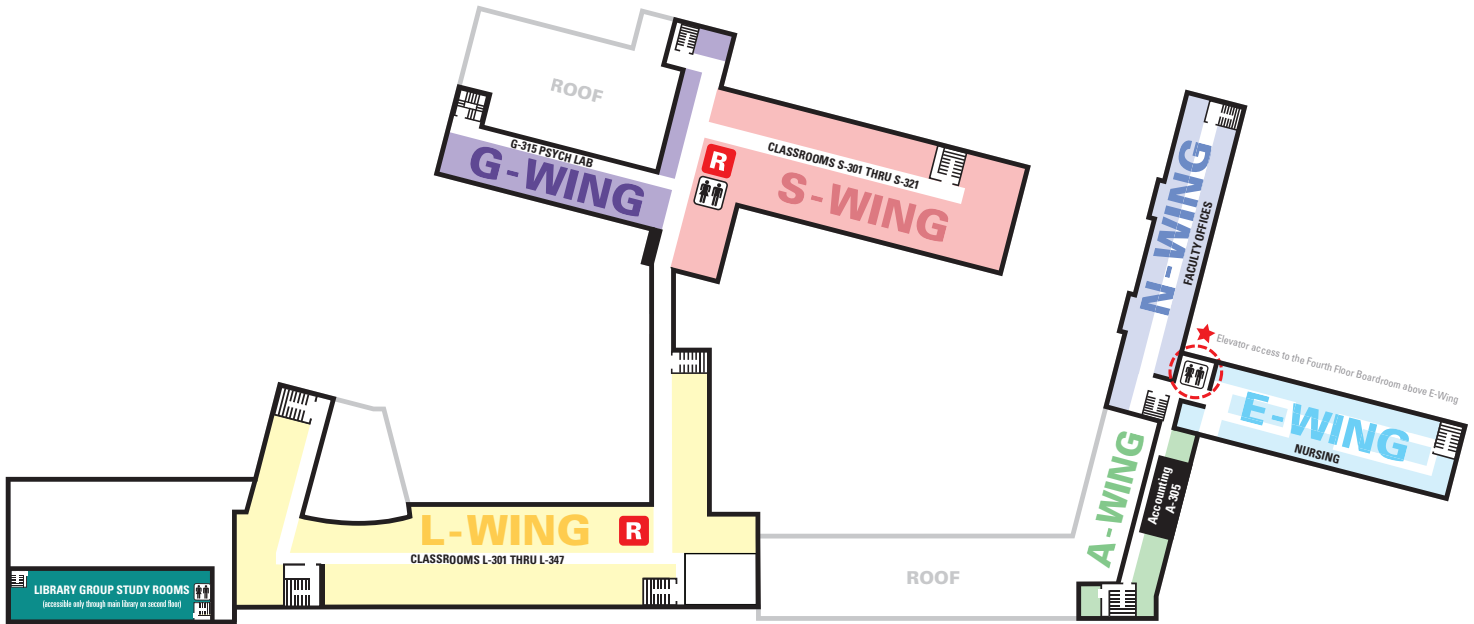

Warde Academic Center

-  Elevator
-  Stairs
-  Restroom
-  Information Desk
-  Coffee Cats
-  Handicap Accessible

First Floor

Second Floor

DEDICATED STUDENT STUDY/ZOOM SPACE

- L-203 Butler Reception Room
- E-402 Fourth Floor Boardroom
- Stump Library
- Seating throughout the hallways
- L-343 Classroom
- L-347 Classroom
- S-108 Computer Lab
- S-201 Classroom
- S-302 Classroom

Warde Academic Center

Third Floor

Fourth Floor

DEDICATED STUDENT STUDY/ZOOM SPACE

- L-203 Butler Reception Room
- E-402 Fourth Floor Boardroom
- Stump Library
- Seating throughout the hallways
- L-343 Classroom
- L-347 Classroom
- S-108 Computer Lab
- S-201 Classroom
- S-302 Classroom